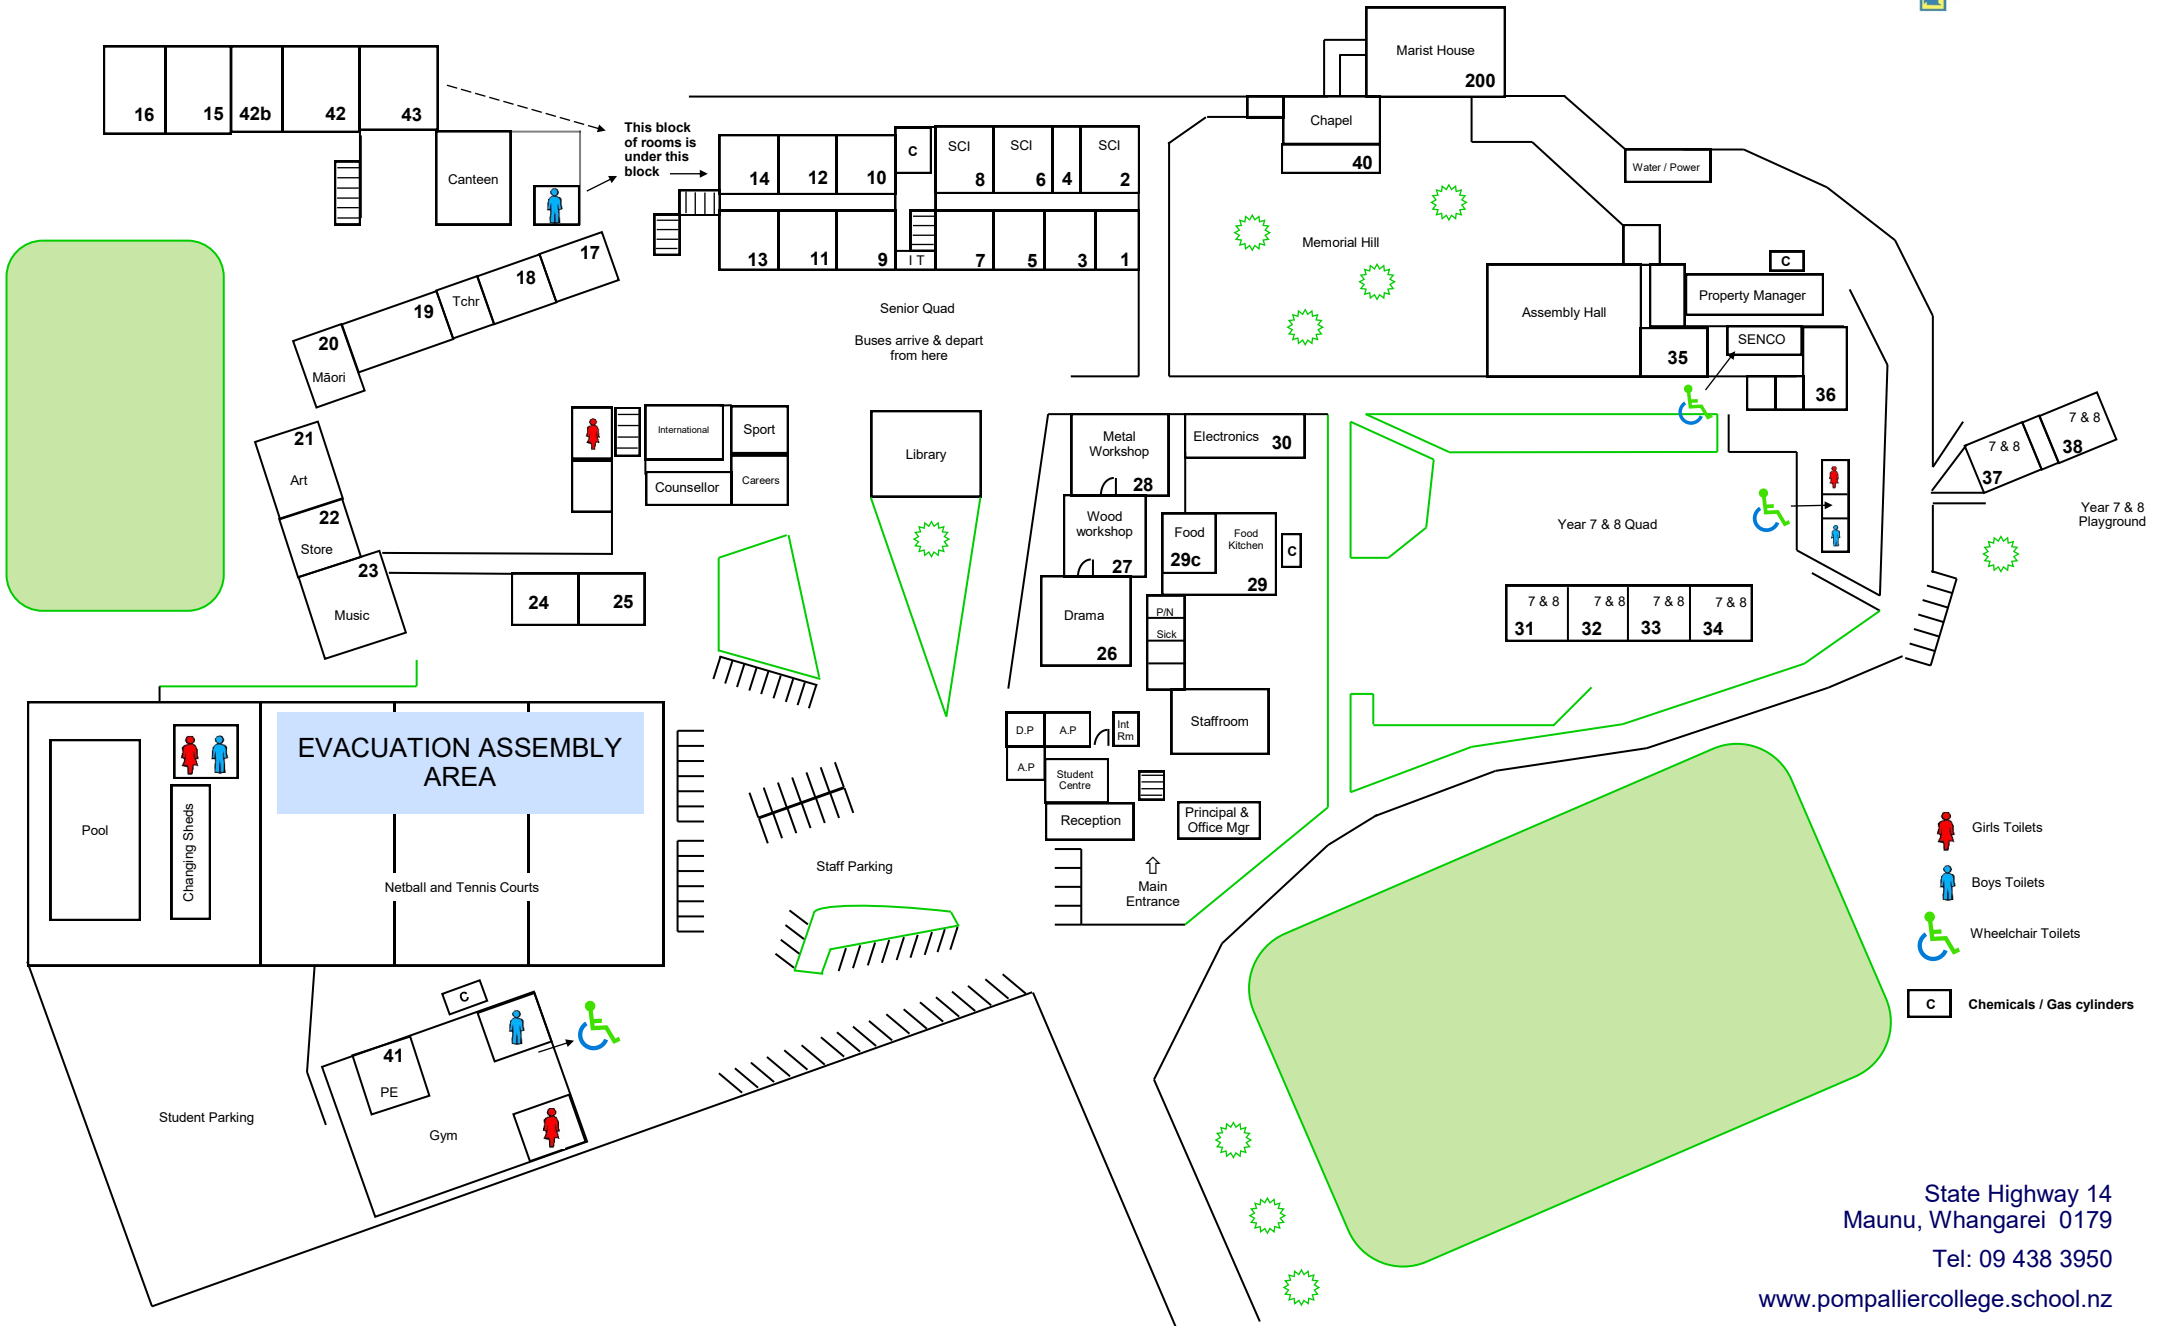

# POMPALLIER CATHOLIC COLLEGE - MAP

State Highway 14  
 Maunu, Whangarei 0179  
 Tel: 09 438 3950  
[www.pompalliercollege.school.nz](http://www.pompalliercollege.school.nz)