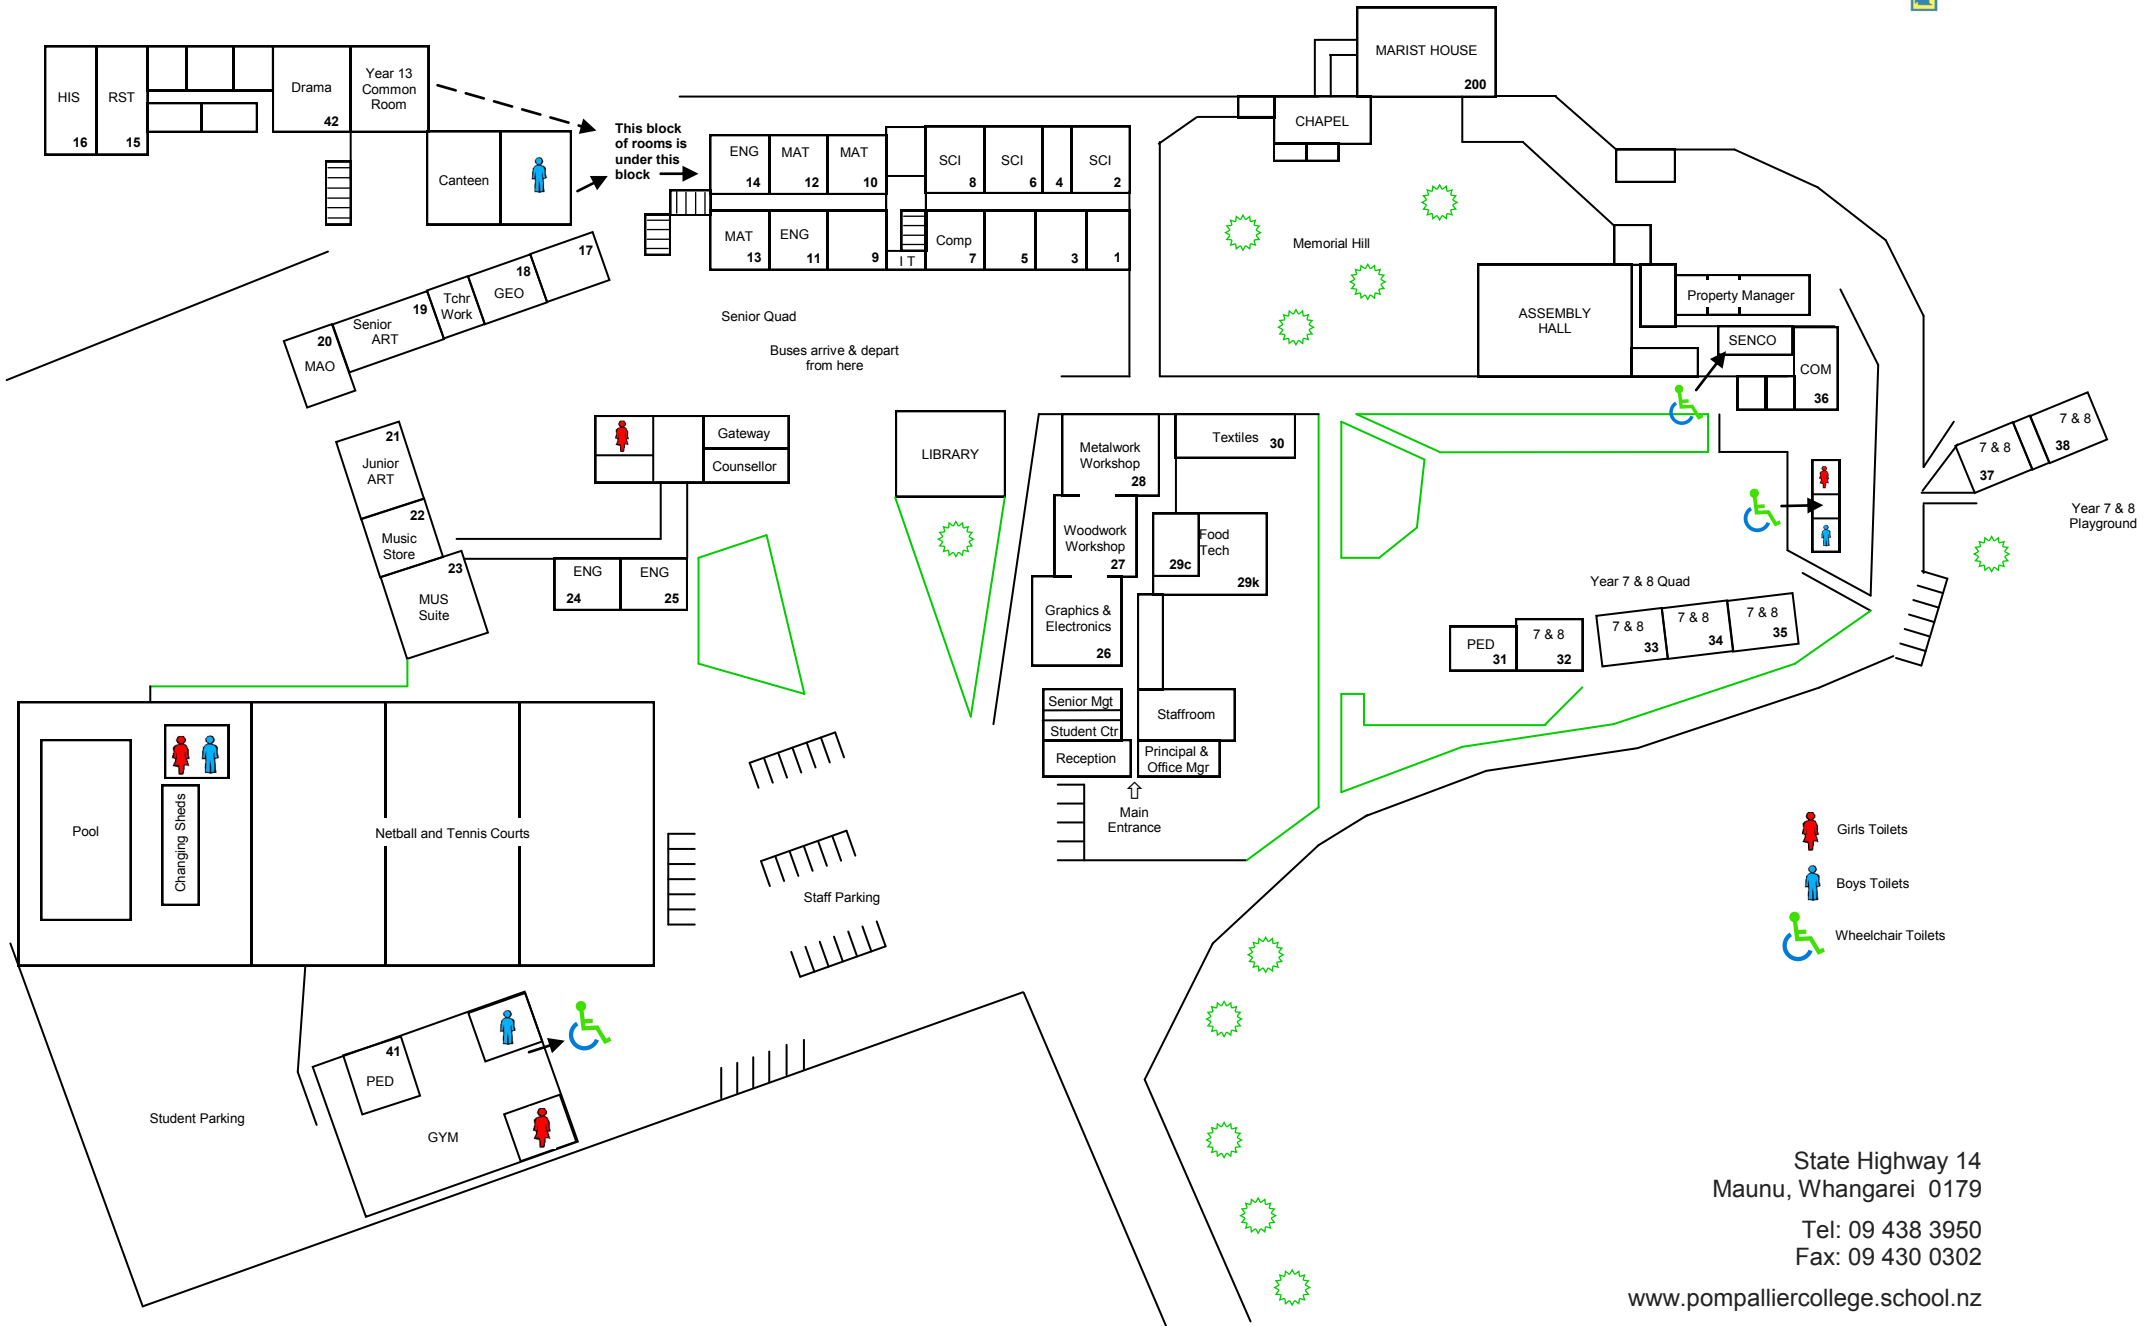

POMPALLIER CATHOLIC COLLEGE

State Highway 14
Maunu, Whangarei 0179

Tel: 09 438 3950
Fax: 09 430 0302

www.pompalliercollege.school.nz